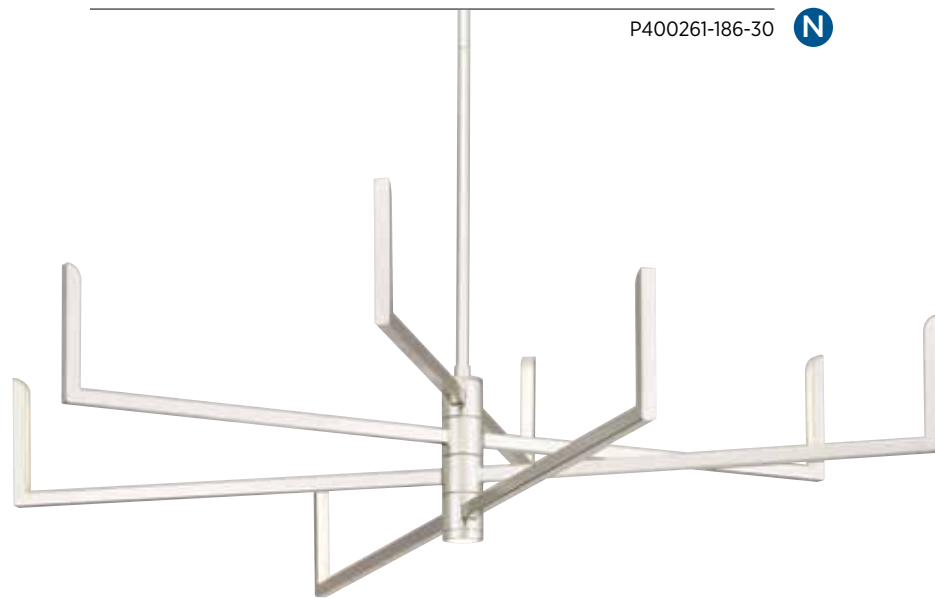

Pivot LED

Capture the imagination with the Pivot LED Collection. Angled arms rotate around a central axis for a bold architectural form highlighted by lustrous LED lightbars that create a softly glowing ambient light. An integrated downlight shines from the bottom of the center column to illuminate tasks on the surface below.

FINISHES

- Burnished Nickel - 186
- Matte Black - 031

EIGHT-LIGHT LED CHANDELIER WITH DOWNLIGHT

P400261-031-30 Matte Black
P400261-186-30 Burnished Nickel
40" dia., 10-1/16" ht.
Overall ht. w/stem 63-7/8", wire 10'.
29w integrated LED, 3000K,
90CRI, 1305 delivered lumens.

JAB