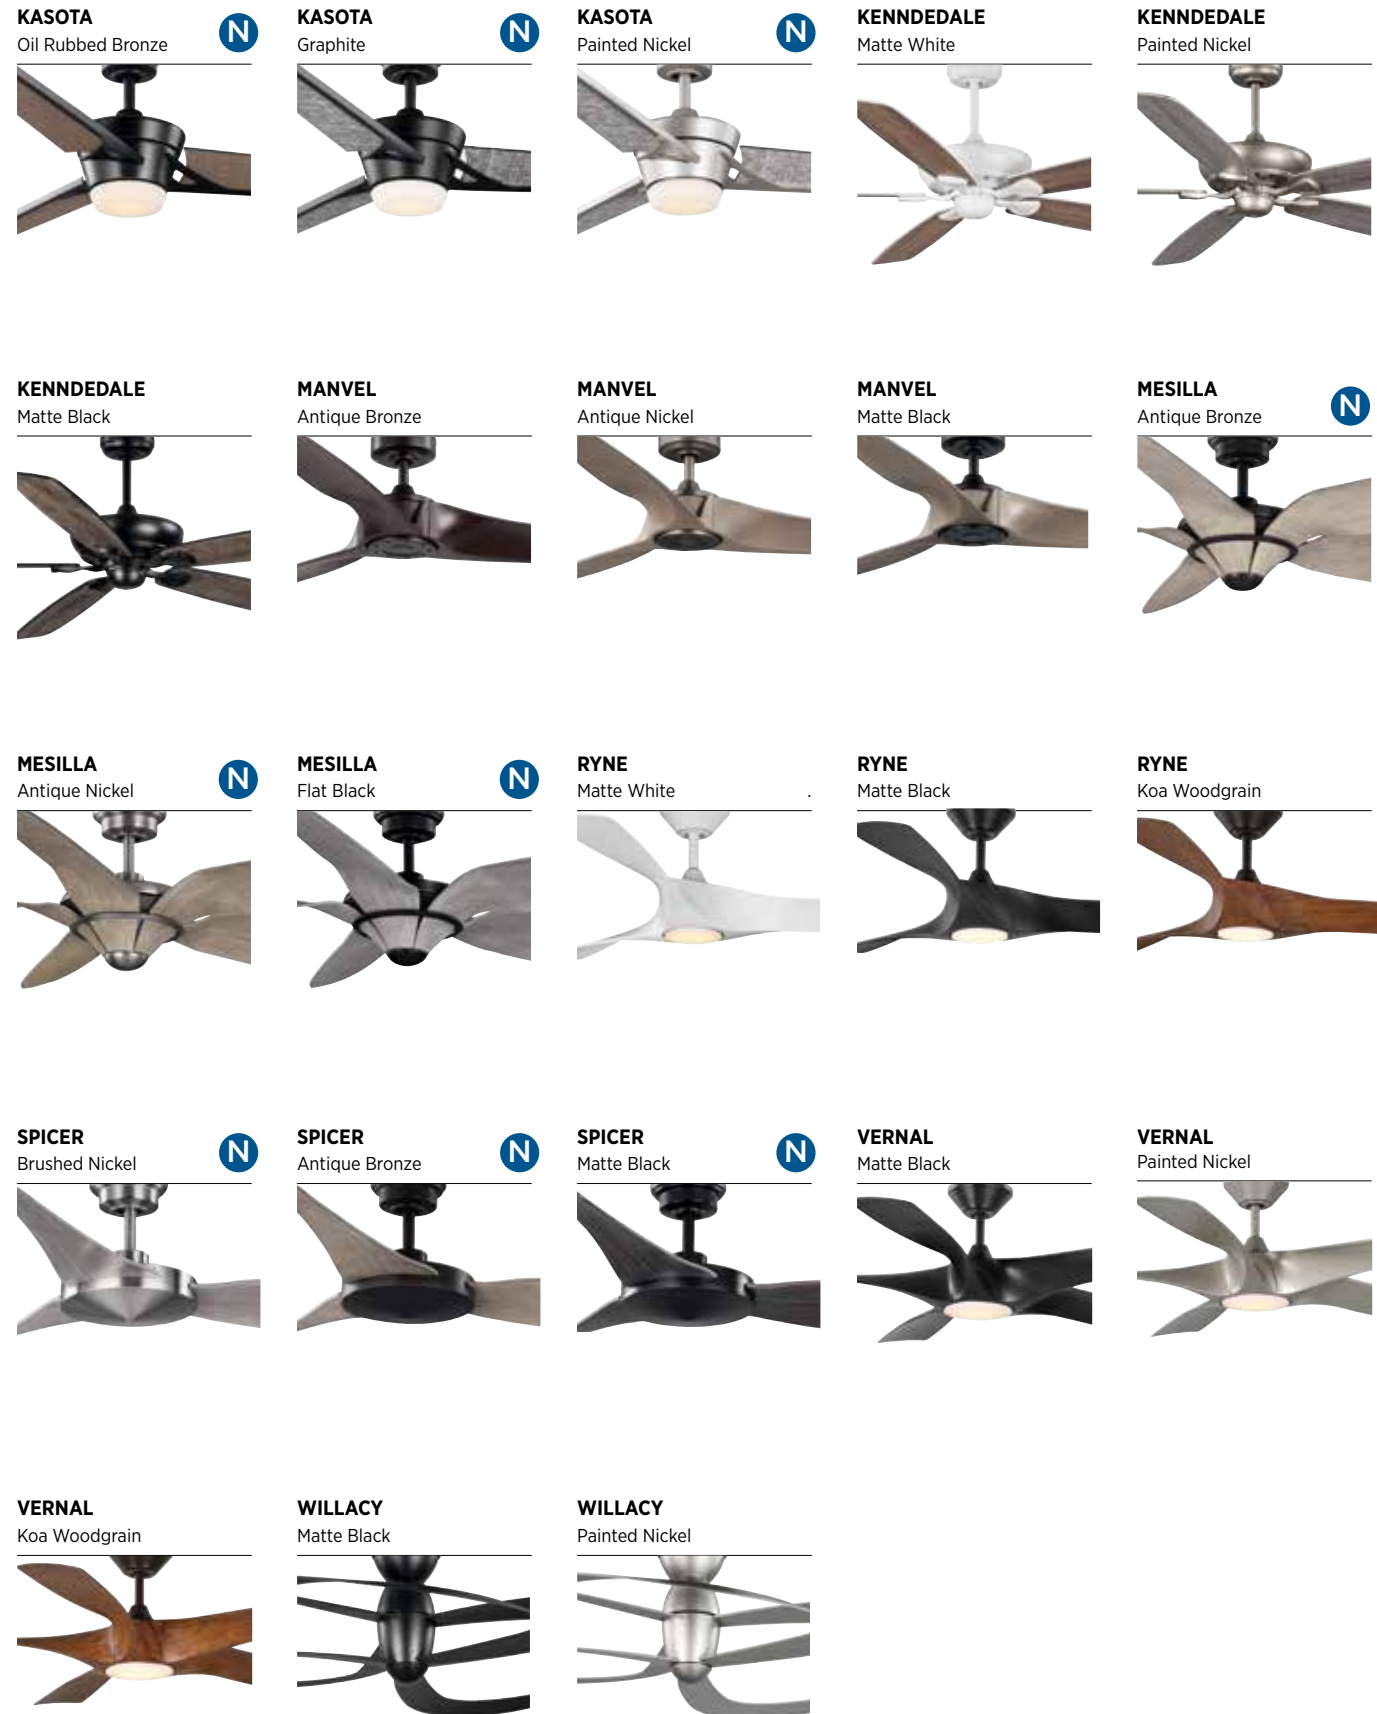

Indoor Ceiling Fans

See the 2022 Ceiling Fan Catalog or progresslighting.com for product details.