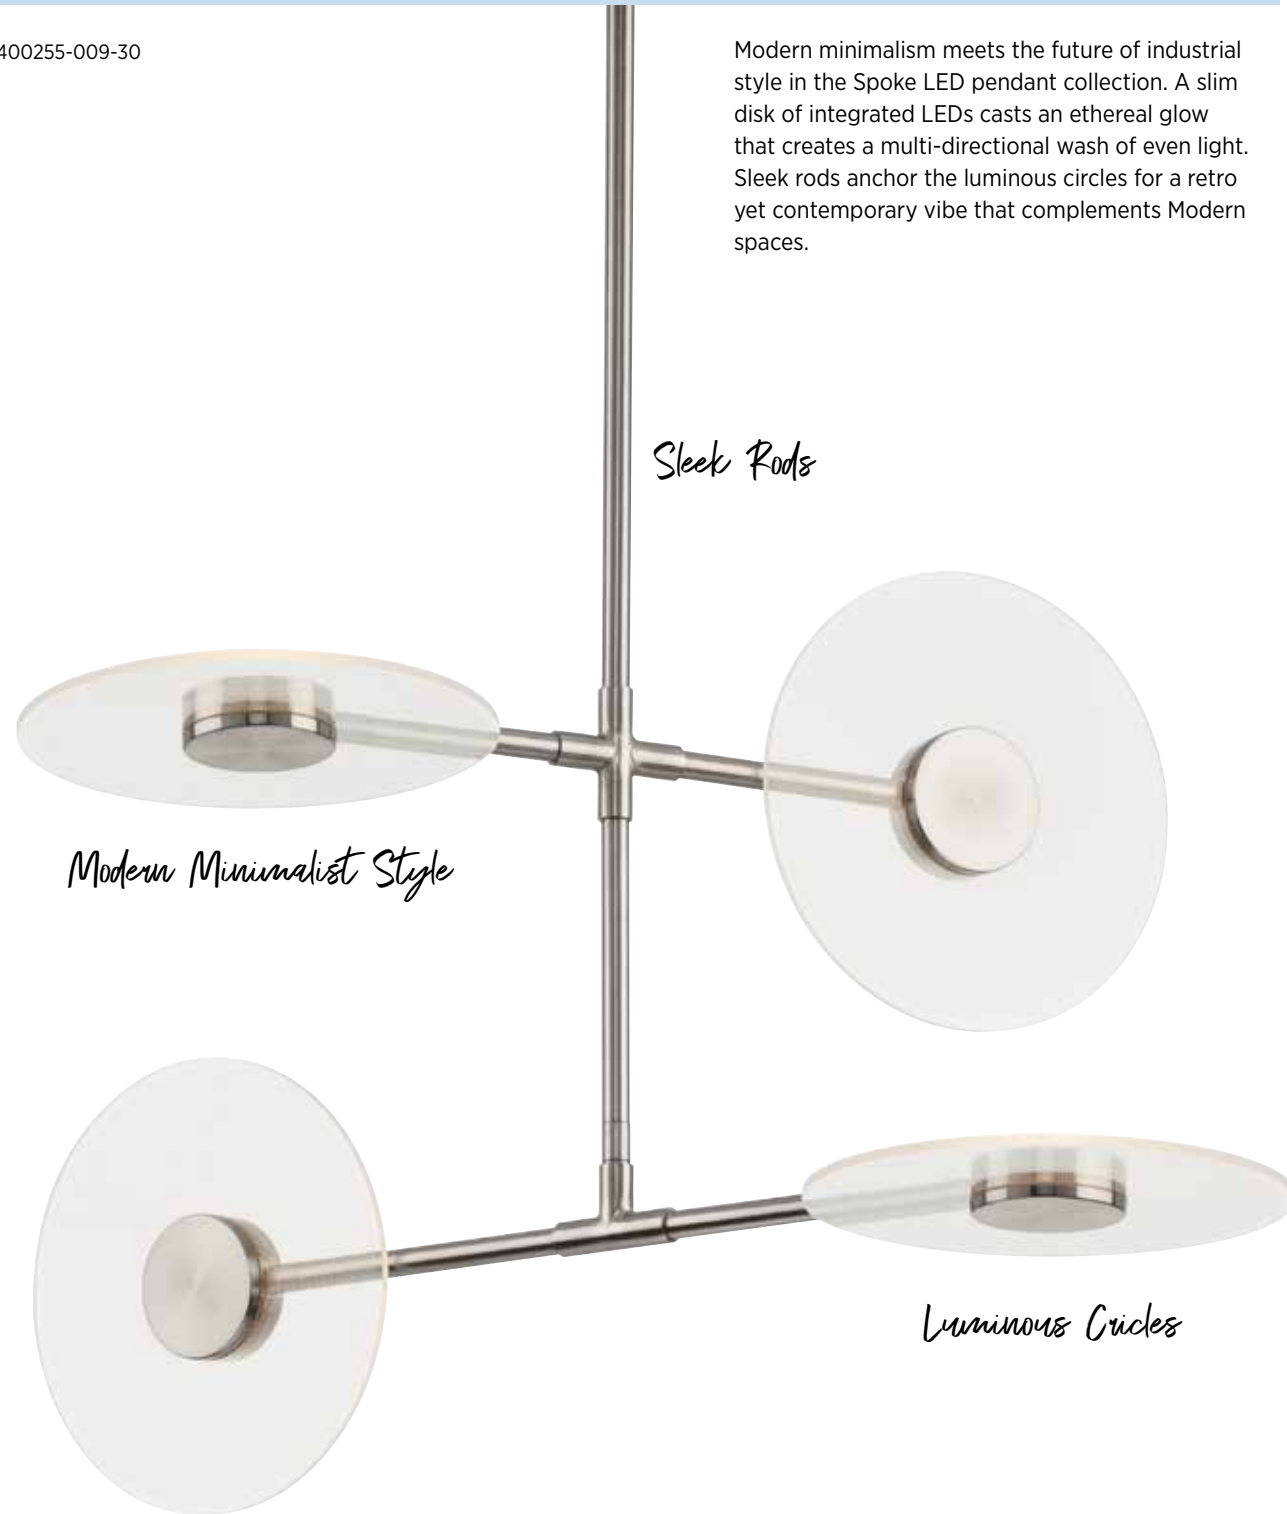

Spoke LED

FINISHES

- Brushed Nickel - 009
- Matte Black - 031

P400255-009-30

Modern minimalism meets the future of industrial style in the Spoke LED pendant collection. A slim disk of integrated LEDs casts an ethereal glow that creates a multi-directional wash of even light. Sleek rods anchor the luminous circles for a retro yet contemporary vibe that complements Modern spaces.

Sleek Rods

Modern Minimalist Style

Luminous Circles

FOUR-LIGHT LED CHANDELIER
P400255-009-30 Brushed Nickel
P400255-031-30 Matte Black
25-1/2" dia., 27-1/8" ht.
Overall ht. w/stem 57-1/2", wire 10'.
20w integrated LED, 3000K,
90CRI, 2096 delivered lumens.

JAB

LED PENDANT

P500318-009-30 Brushed Nickel
P500318-031-30 Matte Black
17-3/4" dia., 6-1/2" ht.
Overall ht. w/cord 122-3/8", wire 10'.
20w integrated LED, 3000K,
90CRI, 1762 delivered lumens.

JAB