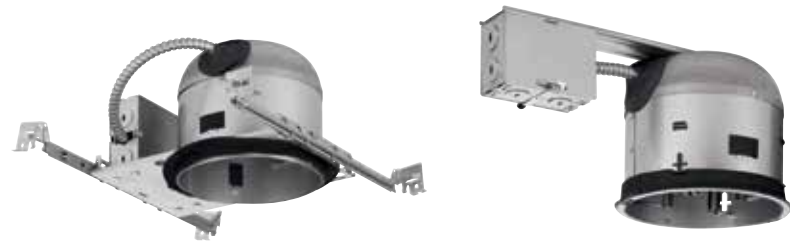

6" Recessed LED

LED Shallow Housings

For complete fixture, order housing with trim.

New Construction Air-Tight IC & Non-IC with LED Quick Connect

Remodel Air-Tight IC & Non-IC with LED Quick Connect

P871-LED-001
Ceiling opening: 6-3/8" dia.
Plaster frame: 6-5/8" x 9-3/8"
Recessed depth: 5-1/2"
Pryouts: 1/2"

P1871-LED-001
Ceiling opening: 6-3/4" dia.
Recessed depth: 5-5/8"
Pryouts: 1/2"

IC & Non-IC Trims

P800002-028-30 Satin White
7-3/8" dia., 2-3/16" ht.
8w integrated LED,
3000K, 90CRI, 759 lumens.

P800021-028-30 Satin White
7-3/8" dia., 3-3/8" ht.
13W integrated LED,
3000K,
90CRI, 1356 lumens

P800019-028-CS Satin White
7-3/8" dia., 3-7/16" ht.
8w integrated LED,
2700K, 3000K, 3500K, 4000K, 5000K,
90CRI, 771 lumens (at 3000K).

P800018-028-CS Satin White
7-3/4" dia., 3-15/16" ht.
8w integrated LED,
2700K, 3000K, 3500K, 4000K, 5000K,
90CRI, 750 lumens (at 3000K).