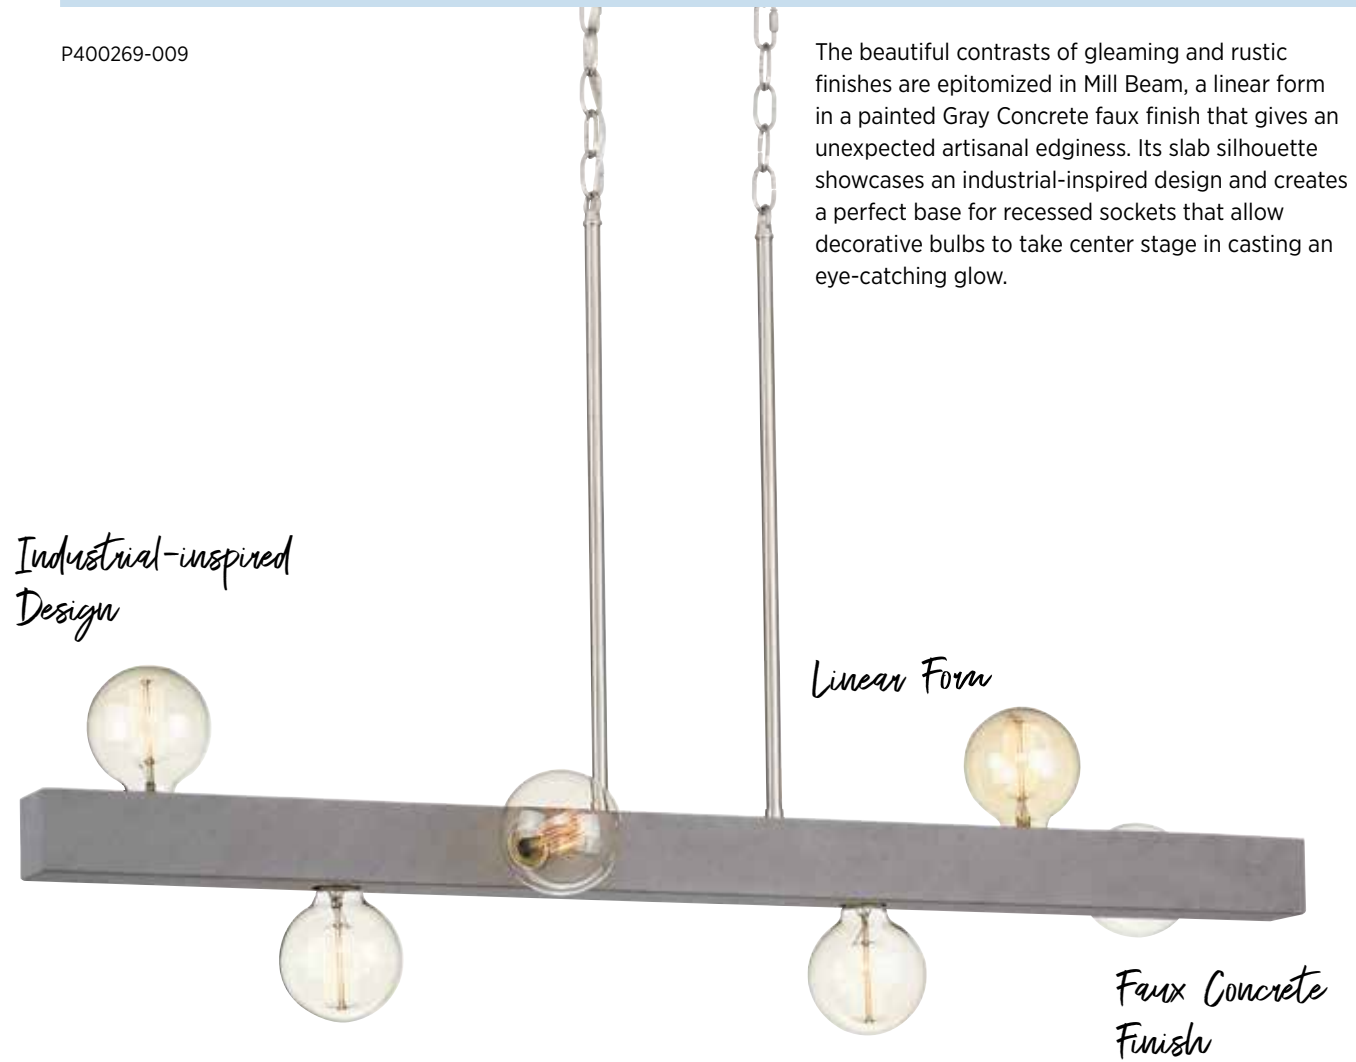

Mill Beam

FINISH

● Brushed Nickel - 009

PAIR WITH

Hemsworth
Bonn

The beautiful contrasts of gleaming and rustic finishes are epitomized in Mill Beam, a linear form in a painted Gray Concrete faux finish that gives an unexpected artisanal edginess. Its slab silhouette showcases an industrial-inspired design and creates a perfect base for recessed sockets that allow decorative bulbs to take center stage in casting an eye-catching glow.

P400269-009

P710099-009

Mill Beam

SIX-LIGHT LINEAR CHANDELIER

P400269-009 Brushed Nickel
48" L., 2-3/8" W., 2-3/4" ht.
Overall ht. w/stem 54", wire 10'.
Six medium base lamps,
each 60w max.

TWO-LIGHT CONVERTIBLE MINI-PENDANT

P500328-009 Brushed Nickel
Hanging and ceiling mount
hardware included.
2-3/8" sq., 10-1/2" ht.
Overall ht. w/stem 54", wire 10'.
Two medium base lamps,
each 60w max.

WALL BRACKET

P710099-009 Brushed Nickel
Install facing up or down.
4-3/4" W., 7-1/8" ht.
Extends 4-3/8". H/CTR 3-5/8".
One medium base lamp, 60w max.