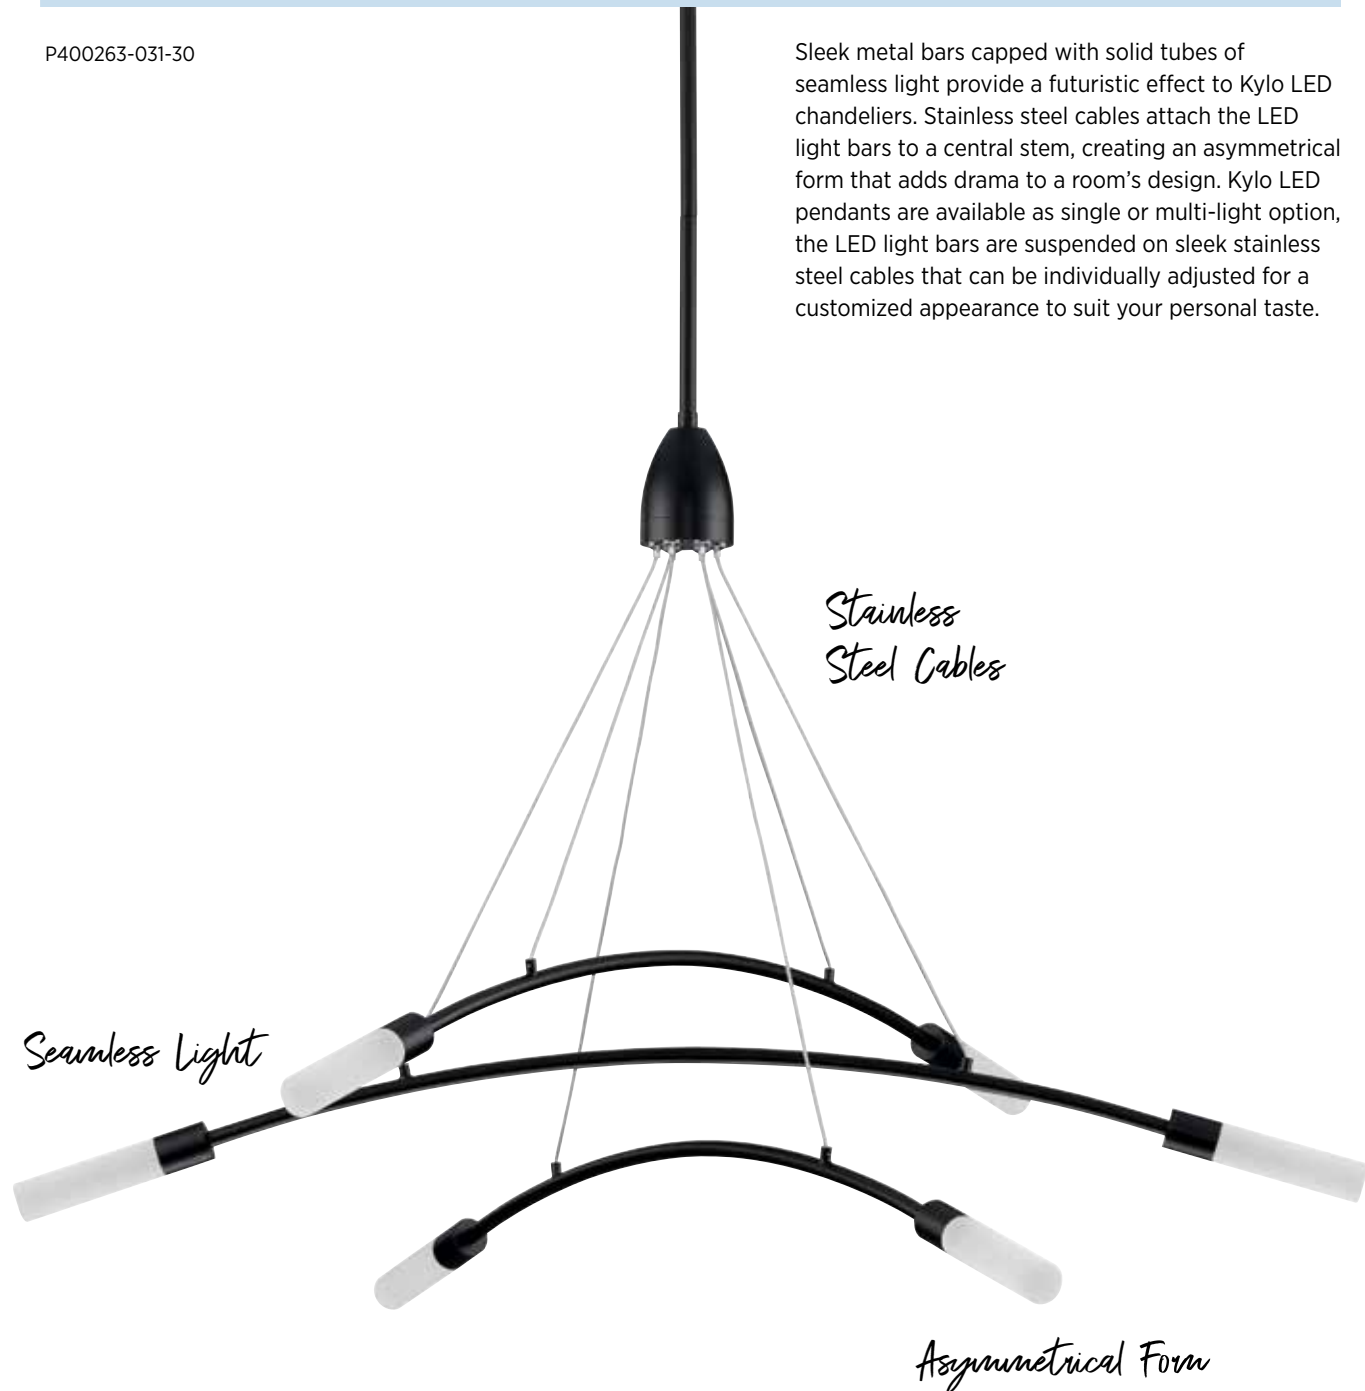

JAB

LED PENDANT

P500318-009-30 Brushed Nickel
P500318-031-30 Matte Black
 17-3/4" dia., 6-1/2" ht.
 Overall ht. w/cord 122-3/8", wire 10'.
 20w integrated LED, 3000K,
 90CRI, 1762 delivered lumens.

JAB

Kylo LED

FINISHES

- Brushed Nickel - 009
- Matte Black - 031

P400263-031-30

Sleek metal bars capped with solid tubes of seamless light provide a futuristic effect to Kylo LED chandeliers. Stainless steel cables attach the LED light bars to a central stem, creating an asymmetrical form that adds drama to a room's design. Kylo LED pendants are available as single or multi-light option, the LED light bars are suspended on sleek stainless steel cables that can be individually adjusted for a customized appearance to suit your personal taste.