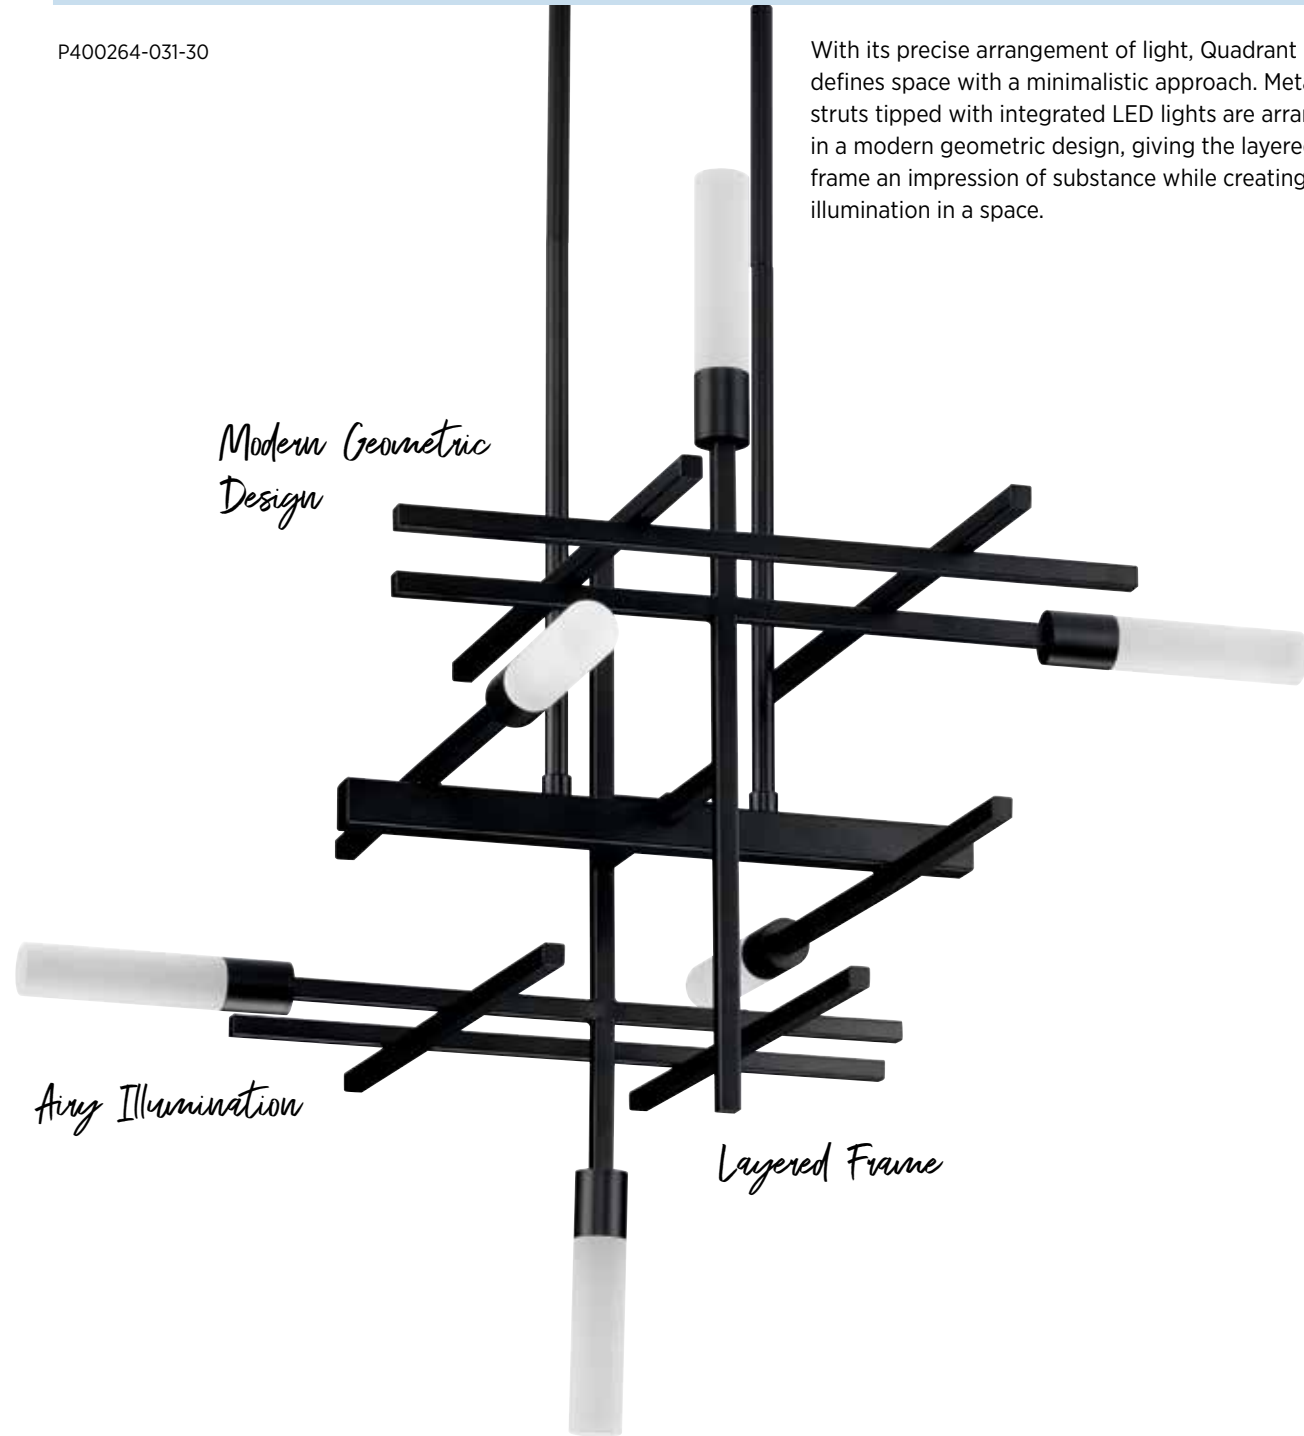

Quadrant LED

FINISH
● Matte Black - 031

P400264-031-30

With its precise arrangement of light, Quadrant LED defines space with a minimalistic approach. Metal struts tipped with integrated LED lights are arranged in a modern geometric design, giving the layered frame an impression of substance while creating airy illumination in a space.

Modern Geometric Design

Airy Illumination

Layered Frame