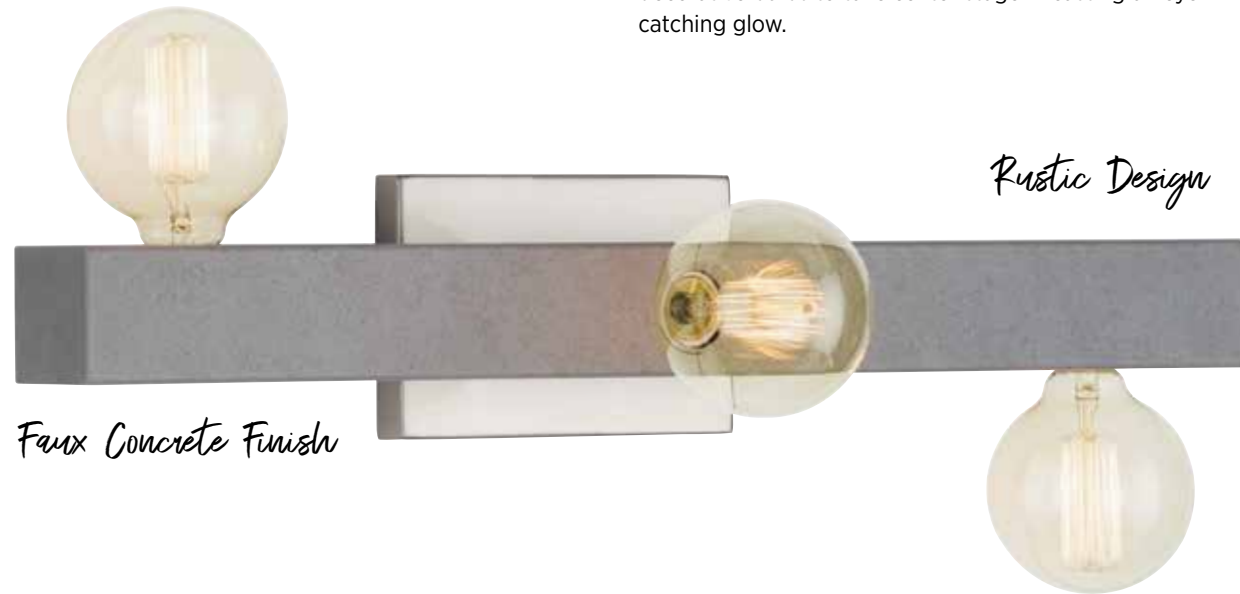

● Brushed Nickel - 009

P300319-009

The beautiful contrasts of gleaming and rustic finishes are epitomized in Mill Beam, a linear form in a painted concrete finish that gives an unexpected artisanal edginess. Its slab frame creates a perfect base for recessed sockets that allow decorative bulbs to take center stage in casting an eye-catching glow.