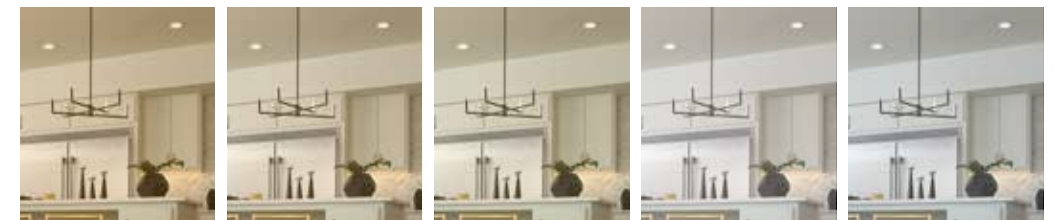

Scan with the camera on your smartphone to view video.

Intrinsic Recessed LED

Baffle

The baffle trim reduces glare and provides a familiar and classic look. The 5-CCT selectable LED light engine offers flexibility in application, allowing the choice of 5 different color temperatures: warm, soft, bright, cool or daylight. Select the best lighting color to highlight the décor or to match the function of the space. The friction spring mounting allows for universal installation into most 5-inch and 6-inch recessed housings.

P800019-028-CS Satin White
7-3/8" dia., 3-7/16" ht.
8w integrated LED,
2700K, 3000K, 3500K, 4000K, 5000K,
90CRI, 771 lumens (at 3000K).

High Lumen NEW

Achieve your design vision with our Intrinsic High Lumen LED. The simple, classic design and 5 - 6 in. adjustability of this light fixture can easily be installed into a variety of style applications in both residential and light commercial settings. The baffle trim ring surrounds an integrated LED 1000 lumen light engine ready to emit bright, functional light.

P800021-028-30 Satin White
7-3/8" dia., 3-3/8" ht.
13W integrated LED,
3000K,
90CRI, 1356 lumens

COMPATIBLE RECESSED HOUSINGS

P851-ICAT P1841-ICAT P87-AT P187-TG P186-TG P1871-LED-001
P1851-ICAT P841-ICAT P87-ATQC P86-TG P871-LED-001

5 CCT SELECTABLE	2700K
	3000K
	3500K
	4000K
	5000K