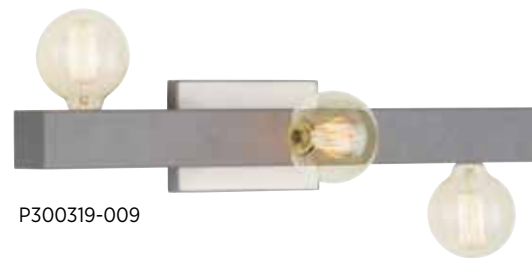

P300319-009