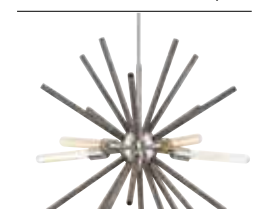

LEAGUE
Matte Black p.74

LEYDEN
Brushed Nickel p.76

LEYDEN
Matte Black p.79

STOCKBRACE
Matte Black p.56

THORPE
Brushed Nickel p.40

THORPE
Satin Brass p.40

VININGS
Brushed Nickel p.66

LED Collections