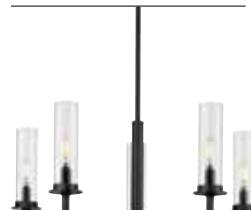

KELLWYN
Matte Black p.71