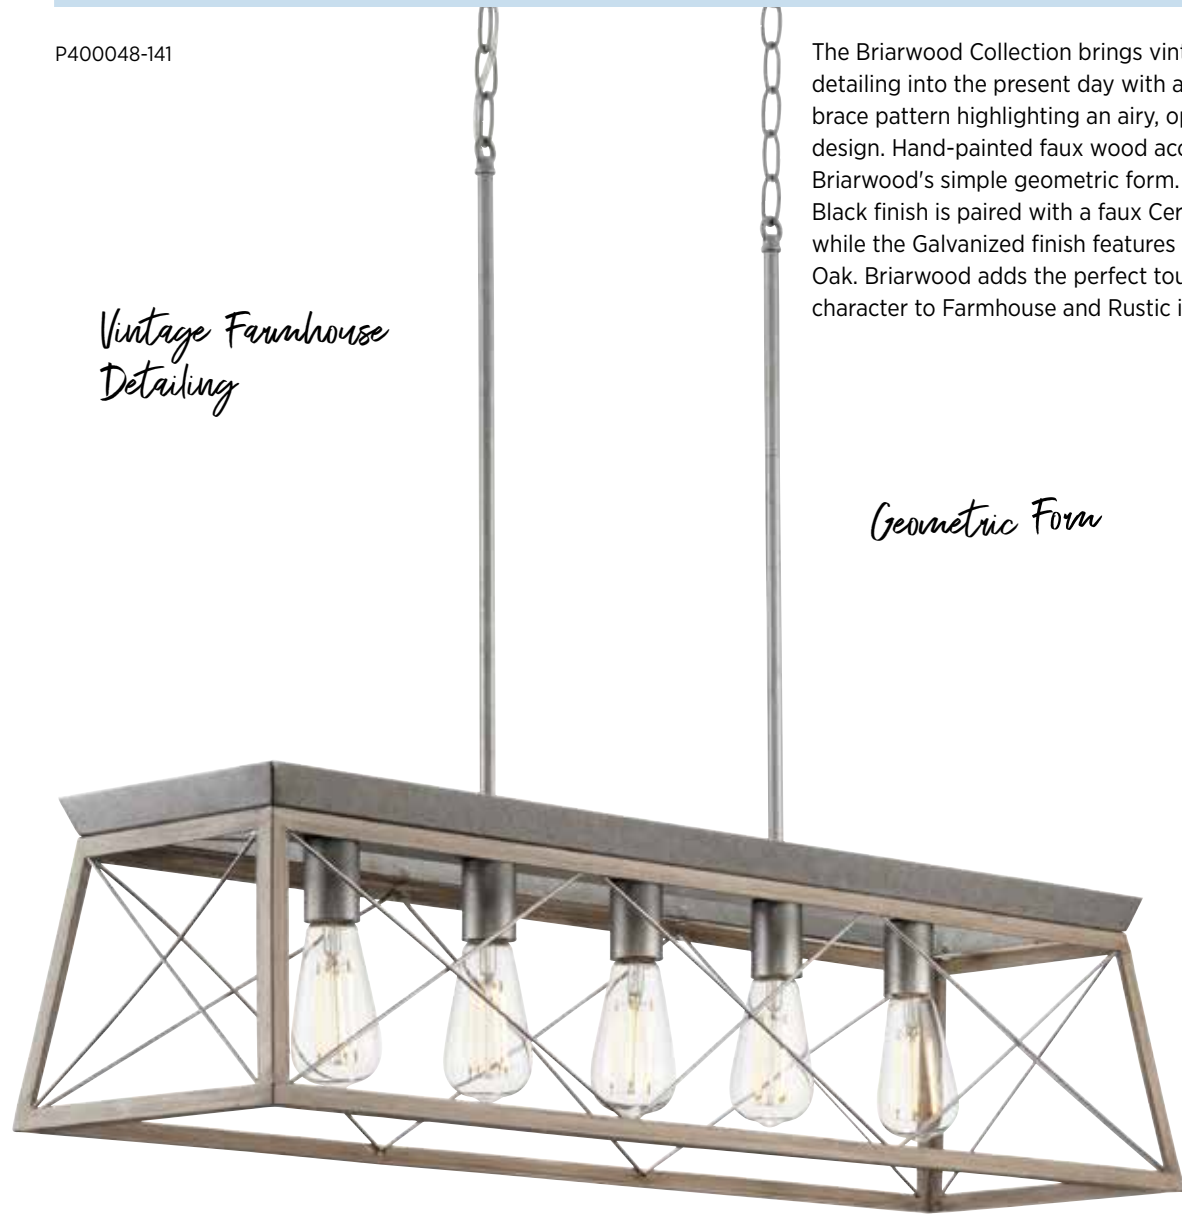

Briarwood

FINISHES

- Textured Black - 031
- Galvanized - 141

PAIR WITH

- Durrell
- Hemsworth

P400048-141

*Vintage Farmhouse
Detailing*

The Briarwood Collection brings vintage farmhouse detailing into the present day with a classic cross-brace pattern highlighting an airy, open-frame design. Hand-painted faux wood accentuates Briarwood's simple geometric form. The Textured Black finish is paired with a faux Cerused Black Oak while the Galvanized finish features a Bleached Oak. Briarwood adds the perfect touch of country character to Farmhouse and Rustic interiors.

Geometric Form

Cross-brace Pattern