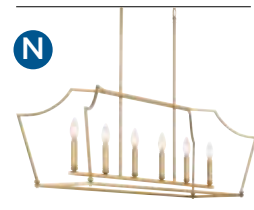

PARKHURST
Brushed Bronze p.34