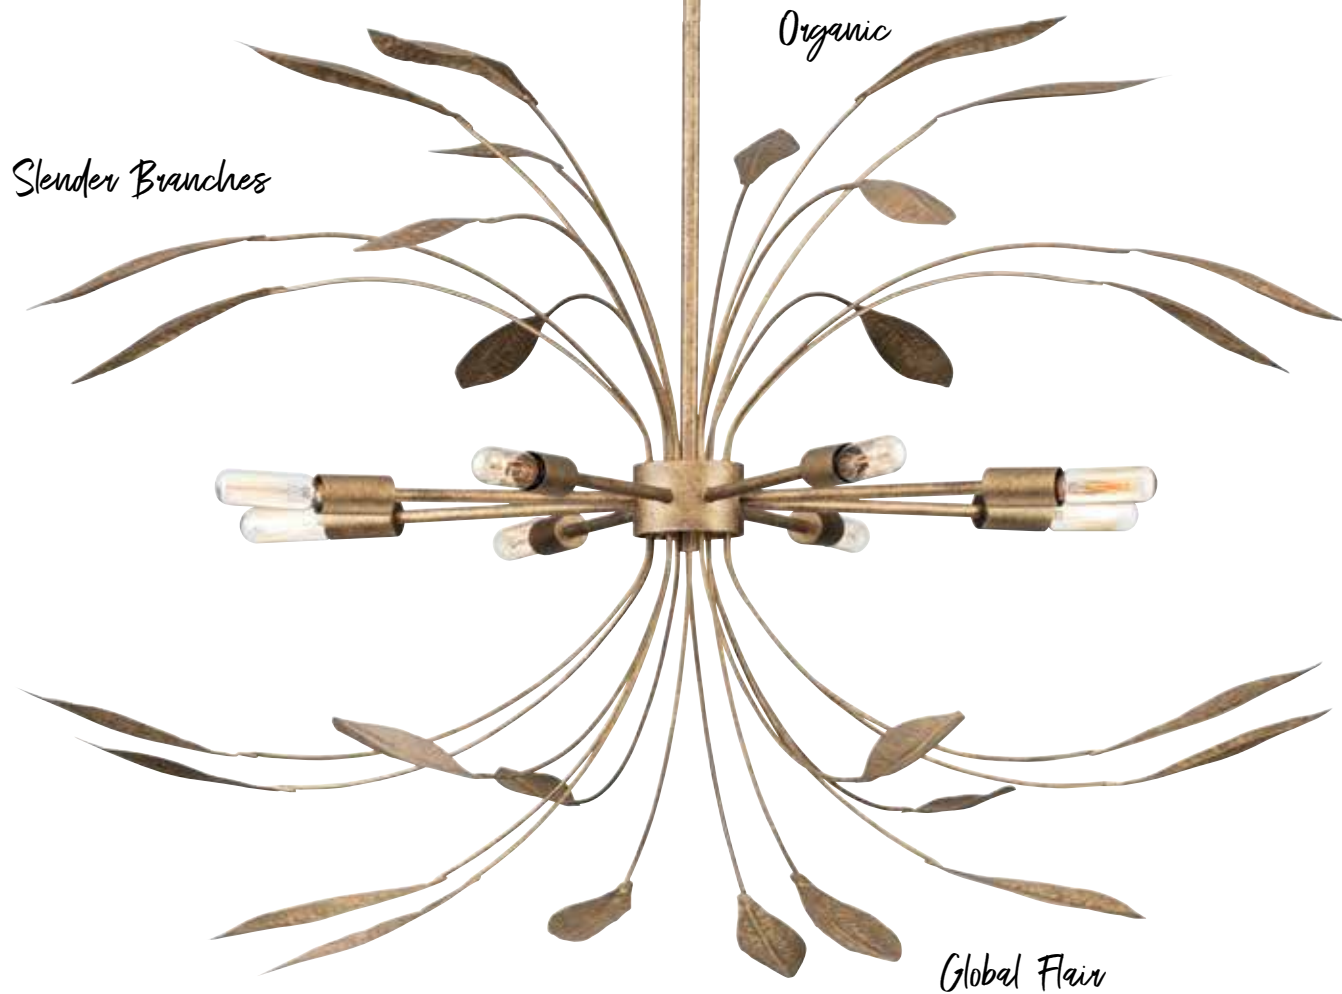

3

Stir the air in style with the sleek lines and solid metal silhouette of the Spicer ceiling fan.

Mariposa

P500416-168

FINISHES

- Antique Gold - 168
- Gilded Silver - 176

PAIR WITH

- Spicewood
- Gresham

Take a naturalistic approach to modern room design with Mariposa. Slender branches bloom outward from the central stem, bearing delicate leaves finished in bright and luxurious tones. Mariposa's organic feel is balanced by the minimalist lines of its multi-directional light arrangement, bringing a fresh touch to a range of settings seeking a global flair.