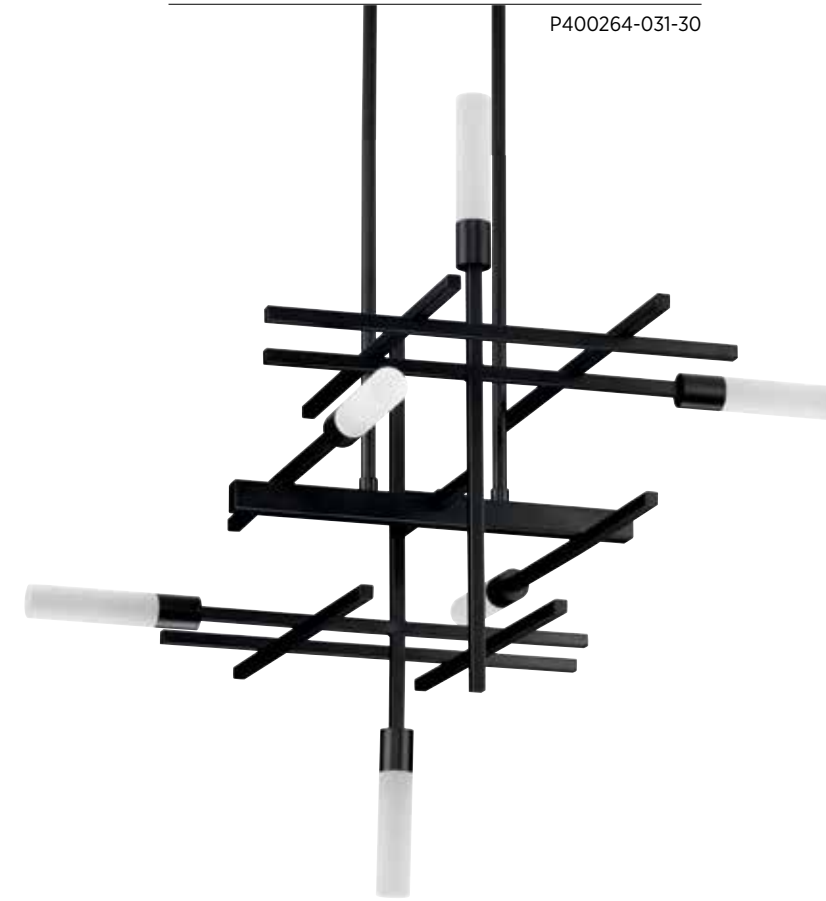

P400264-031-30