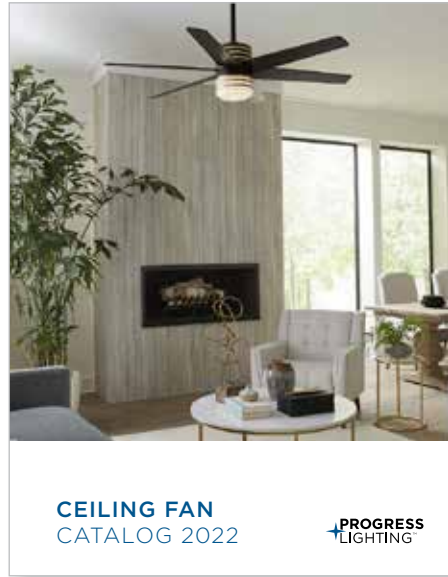

Indoor Ceiling Fans

See the 2022 Ceiling Fan Catalog or progresslighting.com for product details.

AIRPRO Brushed Nickel N 	AIRPRO Polished Chrome N 	AIRPRO Antique Bronze N
AIRPRO White N 	AIRPRO Graphite N 	AIRPRO Matte Black N
AIRPRO Brushed Nickel N 	AIRPRO White N 	AIRPRO Matte Black N
AIRPRO Matte Black N 	AIRPRO Brushed Nickel N 	AIRPRO White N
AIRPRO Matte Black N 	AIRPRO White N 	AIRPRO (P250066) Brushed Nickel N
AIRPRO (P250066) White N 	AIRPRO (P250066) Matte Black N 	AIRPRO ENERGY STAR Brushed Nickel N
AIRPRO ENERGY STAR White N 	AIRPRO ENERGY STAR Matte Black N 	

N NEW PRODUCT

WWW.PROGRESSLIGHTING.COM

Indoor Ceiling Fans

AIRPRO ENERGY STAR Brushed Nickel N 	AIRPRO ENERGY STAR White N 	AIRPRO ENERGY STAR Matte Black N 	AIRPRO ENERGY STAR Brushed Nickel N 	AIRPRO ENERGY STAR White N
AIRPRO ENERGY STAR Matte Black N 	ALLERON Antique Nickel N 	ALLERON Flat Black N 	44" BRADEN Brushed Nickel N 	44" BRADEN Matte White N
44" BRADEN Matte Black N 	CARROLLWOOD Brushed Nickel N 	CARROLLWOOD White N 	CARROLLWOOD Matte Black N 	CLARET Brushed Nickel N
CLARET Matte Black N 	CLARET Oil Rubbed Bronze N 	EDWIDGE Matte White N 	EDWIDGE Matte Black N 	EDWIDGE Painted Nickel N
GLENFALLS Brushed Nickel N 	GLENFALLS Matte White N 	GLENFALLS Matte Black N 	KAYSVILLE Antique Nickel N 	KAYSVILLE Graphite N

N NEW PRODUCT

WWW.PROGRESSLIGHTING.COM