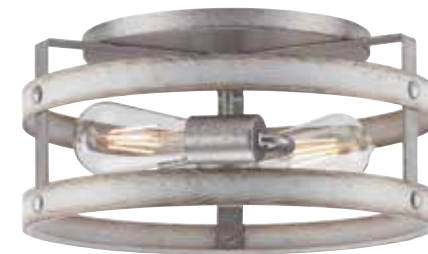

P350169-141