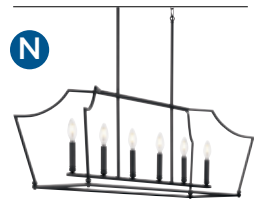

PARKHURST
Brushed Nickel p.39