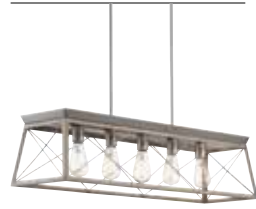

BRIARWOOD
Galvanized p.62

BRIARWOOD
Textured Black p.65

CANEBRAKE
Matte Black p.55

CLIFTON HEIGHTS
Matte Black p.80

DRUM SHADE
Brushed Bronze p.105

LOCKHART
Matte Black p.58

MARIPOSA
Antique Gold p.28

MARIPOSA
Gilded Silver p.31