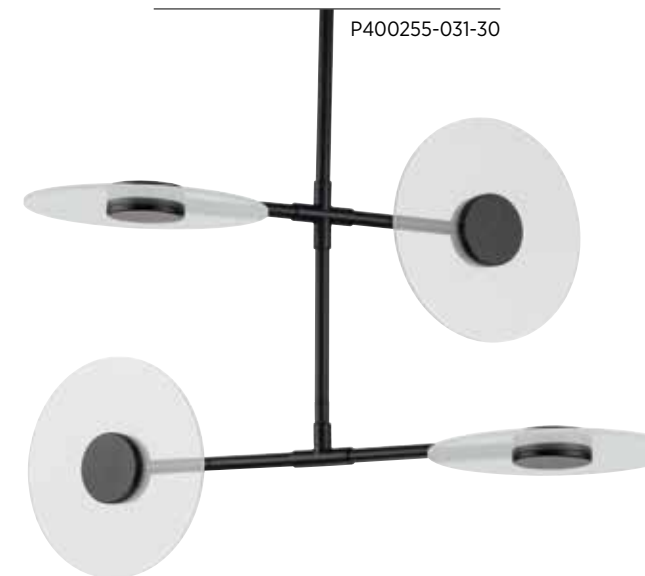

Spoke LED

FINISHES

- Brushed Nickel - 009
- Matte Black - 031

P400255-009-30

Modern minimalism meets the future of industrial style in the Spoke LED pendant collection. A slim disk of integrated LEDs casts an ethereal glow that creates a multi-directional wash of even light. Sleek rods anchor the luminous circles for a retro yet contemporary vibe that complements Modern spaces.

Sleek Rods

Modern Minimalist Style

Luminous Circles

FOUR-LIGHT LED CHANDELIER
P400255-009-30 Brushed Nickel
P400255-031-30 Matte Black
25-1/2" dia., 27-1/8" ht.
Overall ht. w/stem 57-1/2", wire 10'.
20w integrated LED, 3000K,
90CRI, 2096 delivered lumens.

JAB

LED PENDANT

P500318-009-30 Brushed Nickel
P500318-031-30 Matte Black
17-3/4" dia., 6-1/2" ht.
Overall ht. w/cord 122-3/8", wire 10'.
20w integrated LED, 3000K,
90CRI, 1762 delivered lumens.

JAB