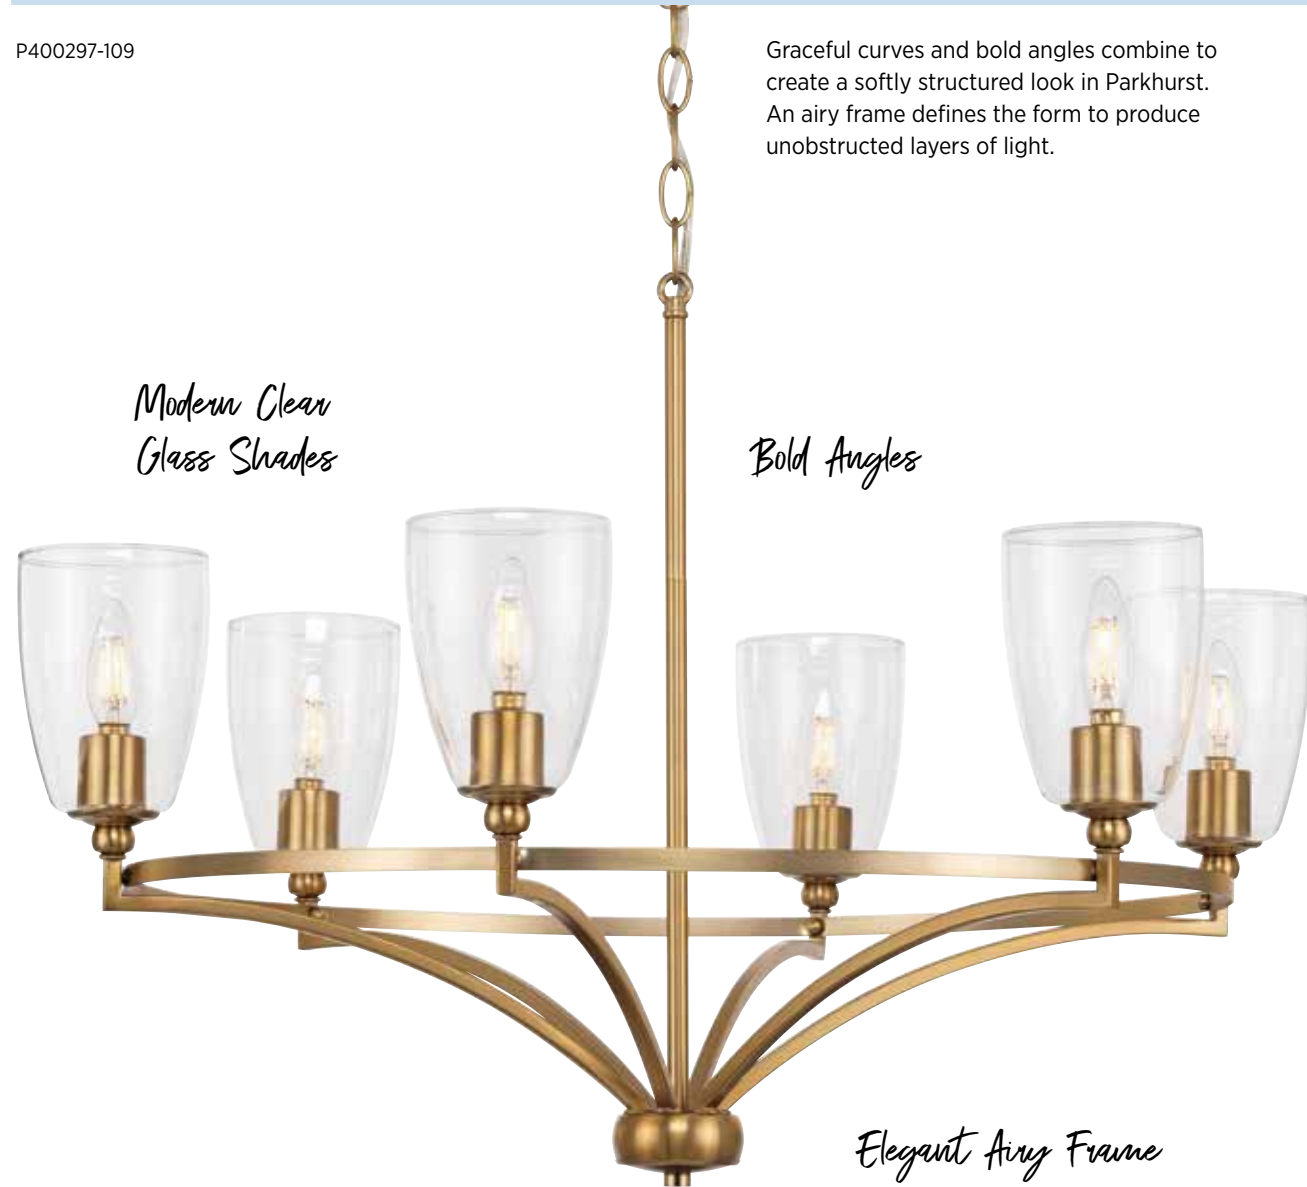

FINISHES

- Brushed Nickel - 009
- Brushed Bronze - 109
- Matte Black - 31M

P400297-109