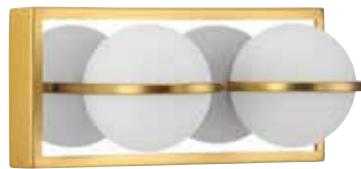

P300311-012-30