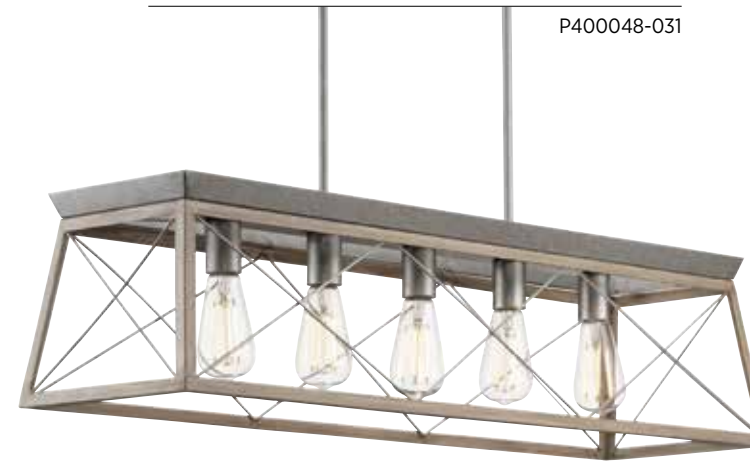

P400048-031