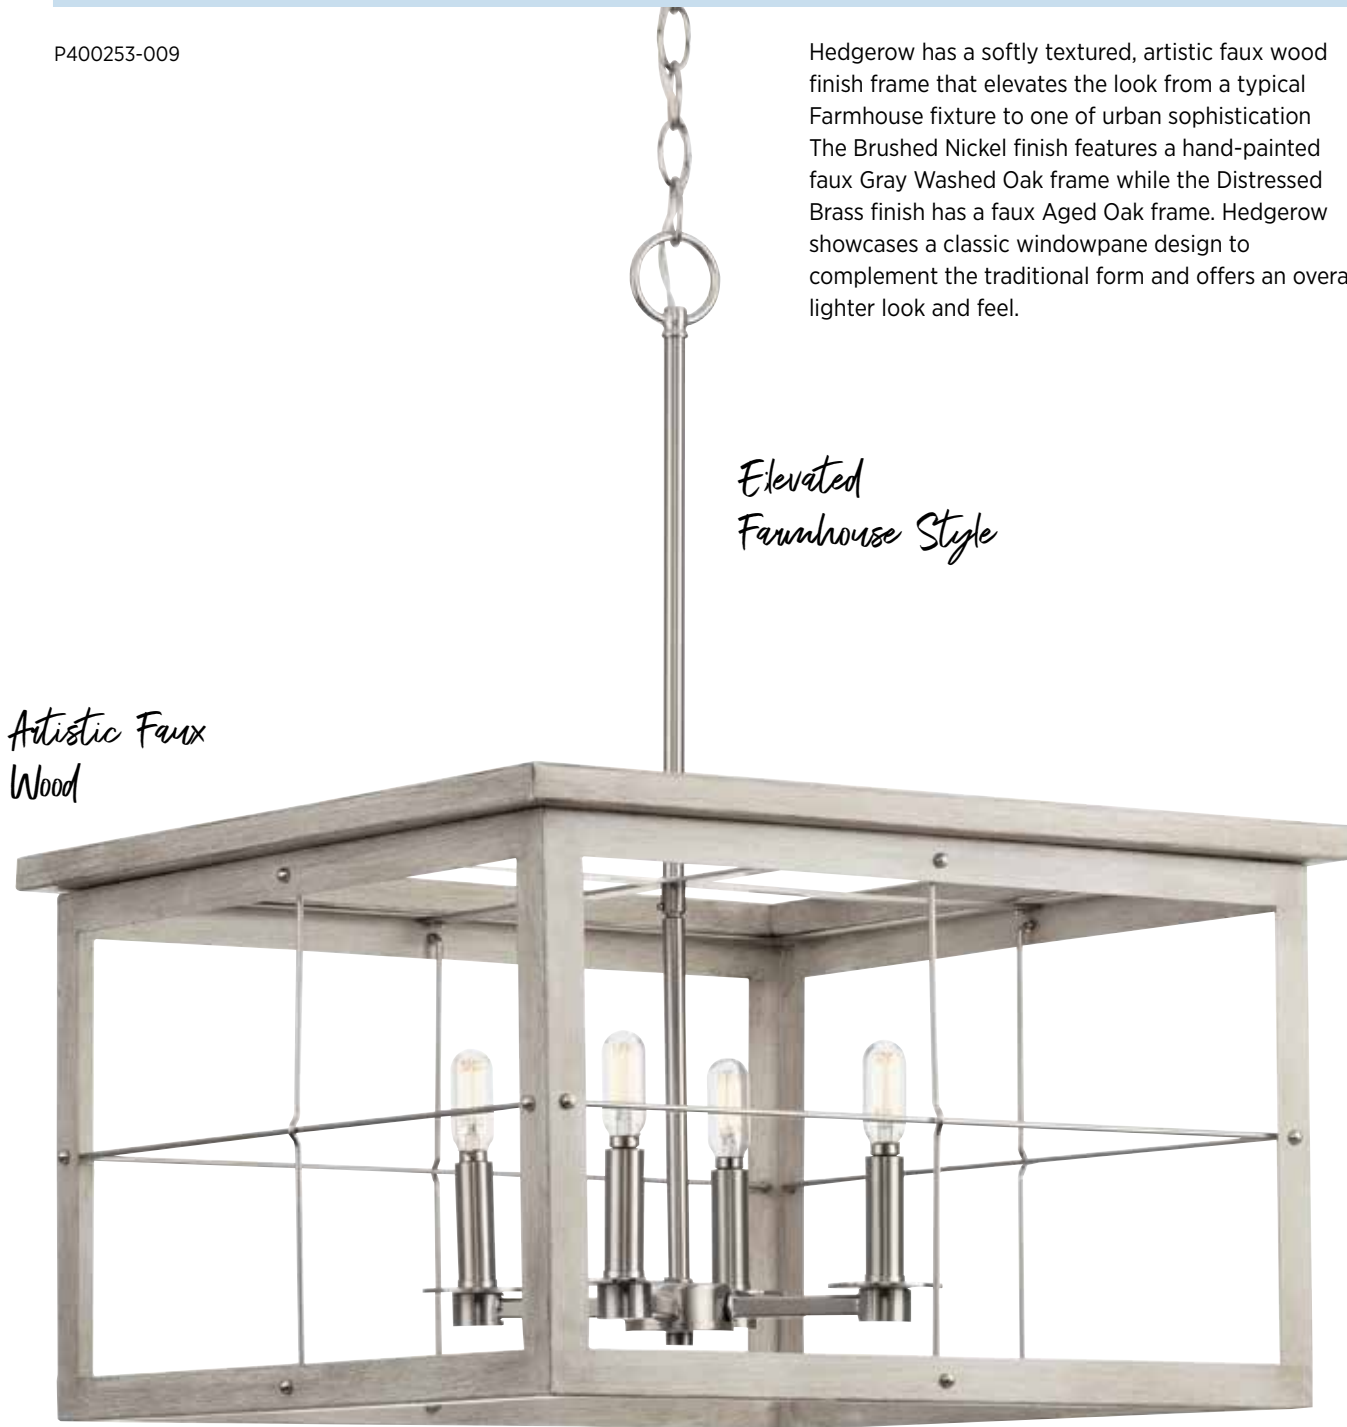

Hedgerow

FINISHES

- Brushed Nickel - 009
- Distressed Brass - 175

PAIR WITH

- Terrazzo
- Rushton

P400253-009

Hedgerow has a softly textured, artistic faux wood finish frame that elevates the look from a typical Farmhouse fixture to one of urban sophistication. The Brushed Nickel finish features a hand-painted faux Gray Washed Oak frame while the Distressed Brass finish has a faux Aged Oak frame. Hedgerow showcases a classic windowpane design to complement the traditional form and offers an overall lighter look and feel.

*Elevated
Farmhouse Style*

*Artistic Faux
Wood*

Windowpane Design