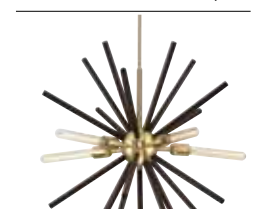

LEAGUE
Matte Black p.74

LEYDEN
Brushed Nickel p.76

LEYDEN
Matte Black p.79

STOCKBRACE
Matte Black p.56

THORPE
Brushed Nickel p.40

THORPE
Satin Brass p.40

VININGS
Brushed Nickel p.66

LED Collections