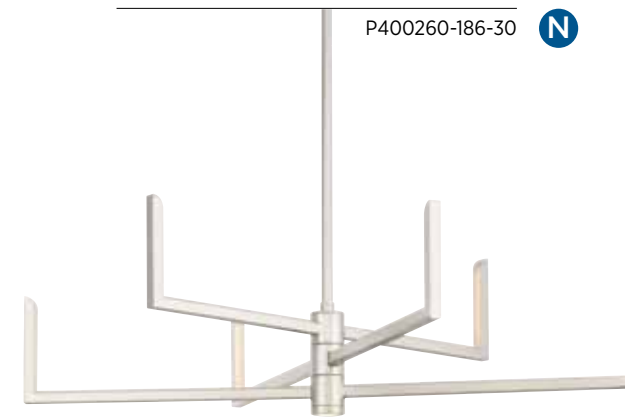

Pivot LED

SIX-LIGHT LED CHANDELIER WITH DOWNLIGHT

P400260-028-30 Satin White
P400260-031-30 Matte Black
P400260-186-30 Burnished Nickel
28-1/4" dia., 8-3/4" ht.
Overall ht. w/stem 62-1/2", wire 10'.
23.4w integrated LED, 3000K,
90CRI, 1062 delivered lumens.

JAB